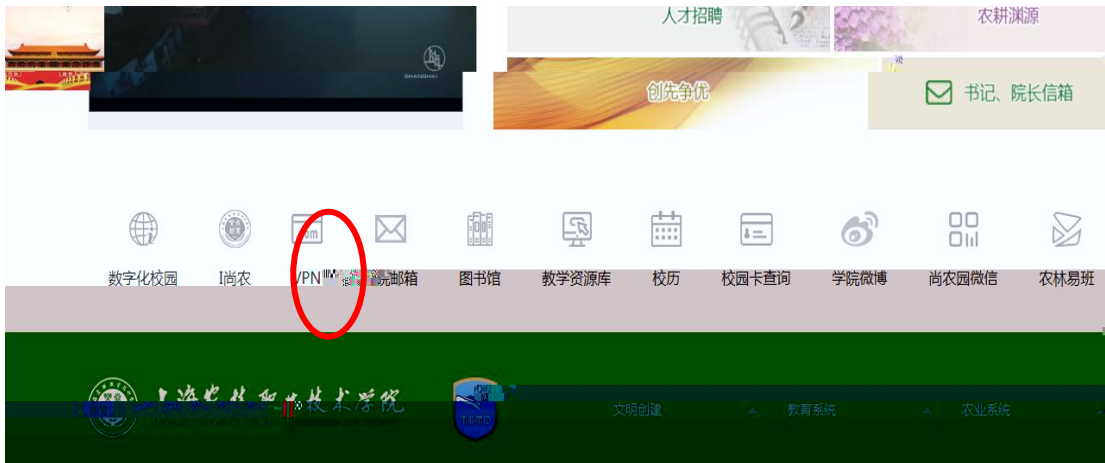

--	--

1.

<http://www.shafc.edu.cn>

2.

1. <http://www.shafc.edu.cn>

2. VPN

2.

上海农林职业技术学院 个人服务中心

主页 办事大厅 管理制度 表格下载 校历

个人信息 [学校新闻](#) [学工通知](#)

欢迎您 杨思敏
注销 用户管理

我的应用 (5)

- 教务系统
- 课表查询
- 图书馆首页
- ...
- ...

Detailed description: This is a screenshot of a web portal for Shanghai Agricultural College. The header features the college's logo and name. Below the header is a navigation bar with links for 'Home', 'Business Hall', 'Management System', 'Form Download', and 'Calendar'. The main content area is titled 'Personal Service Center' and includes a user profile for 'Yang Simin' with options for 'Logout' and 'User Management'. A section titled 'My Applications (5)' displays several icons, with the 'Teaching Management System' icon circled in red.